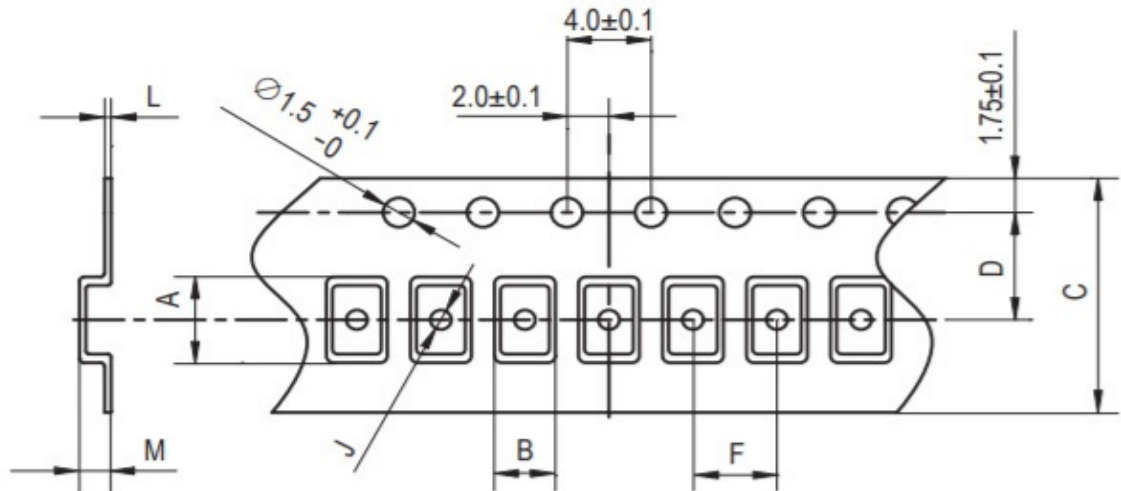

REVISIONS			
REV	DESCRIPTION	DATE	APPROVED

A	B	C	D	F	J	L	M	Reel Dia.	Qty/Reel
5.5	3.7	12.0	5.5	8.0	1.5	0.3	1.65	180	1000pcs

ECS INC. INTERNATIONAL 15351 W. 109th Street Lenexa, KS 66219 (913) 782-7787		
TITLE ECX-53Q Tape Specification		
SIZE A	DWG NO.	REV -
CAGE CODE: 1G8B7		SHEET 1 OF 1

Dimensions in mm